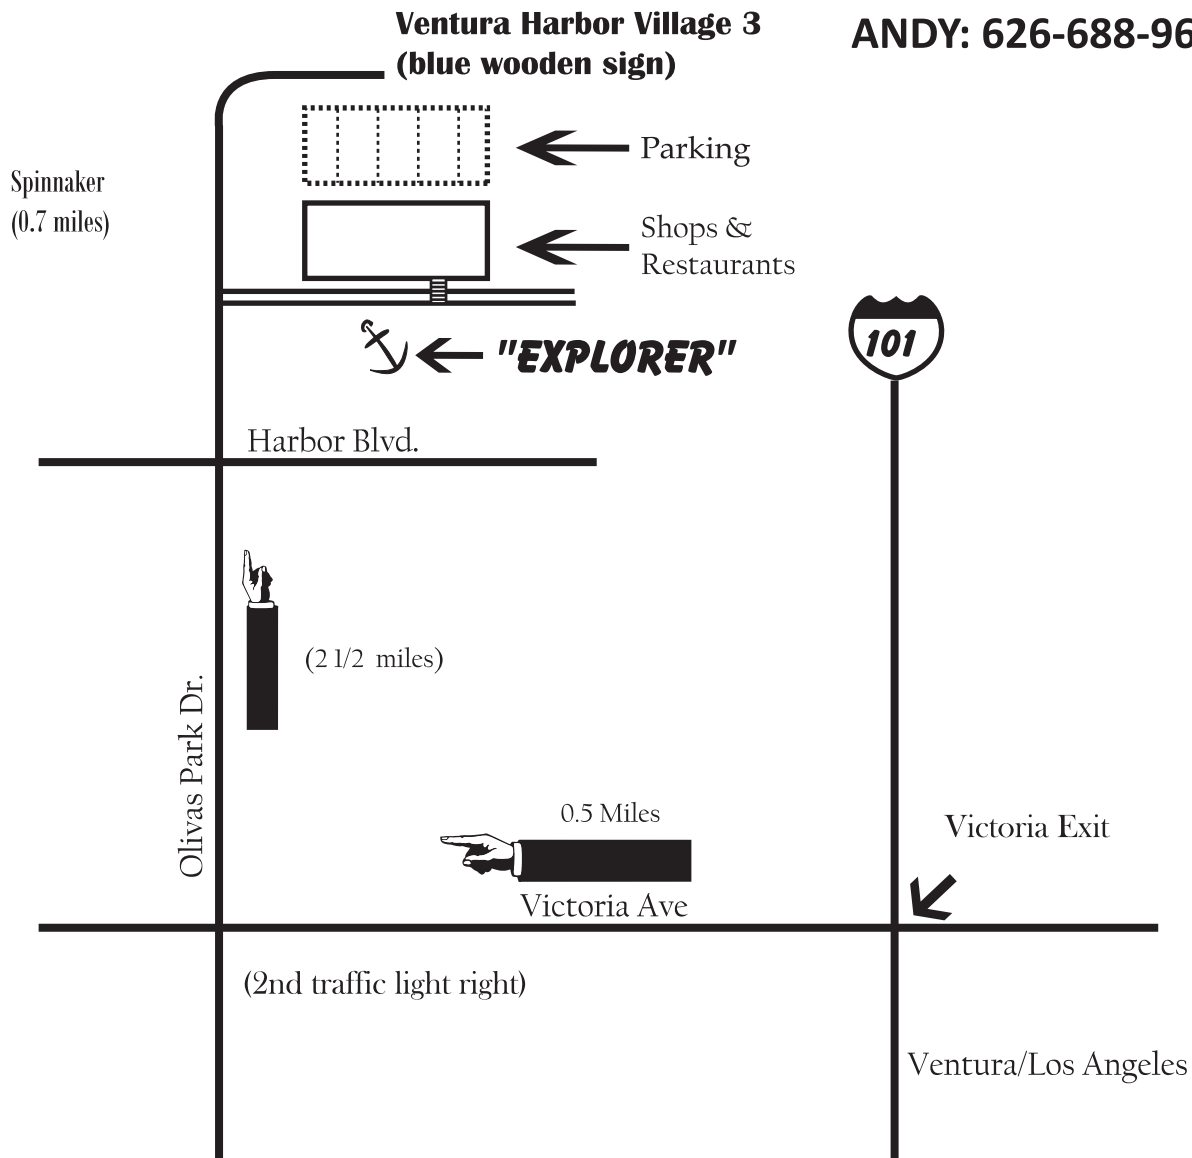

MAP TO EXPLORER

1583 Spinnaker Dr., Ventura, CA 93001 Dock D-11

OSDT Cell Phone

GABE: 626-862-6499

THOMAS: 626-353-8214

ANDY: 626-688-9684

101 N

pass City of Oxnard

pass Johnson Dr.

Exit Victoria Ave.

Make a left and go under the freeway

At 2nd light make a right on to Olivas Park Dr.

After 2.3 miles, pass Harbor Blvd.

Then Olivas Park Dr. turns into Spinnaker

At #3 Ventura Harbor Village (wood sign, blue with white lettering)

Make a right . Unload next to the Greek Restaurant.

Then park your car outside of the 2 hr limit zone.