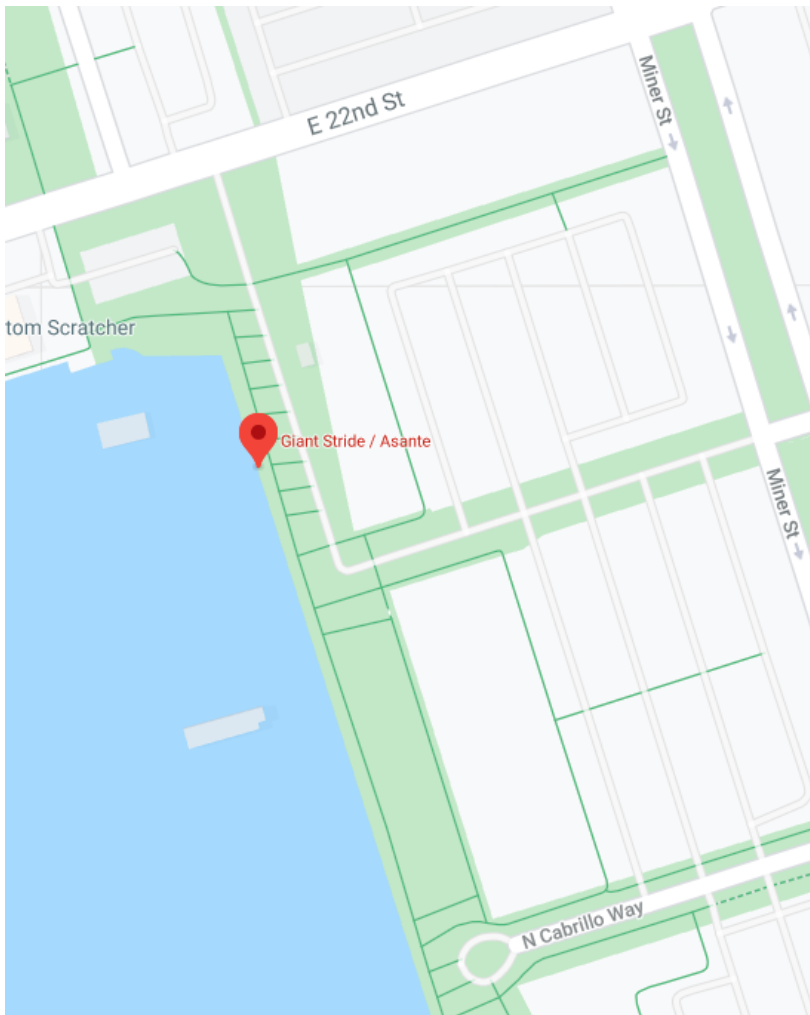

# Map to Giant Stride

OSDT Cell Phone  
GABE: 626-862-6499  
THOMAS: 626-353-8214  
ANDY: 626-688-9684

**GPS Address: 33.724800,-118.279672**

## Directions from Ocean Safari:

- Take the I-10 freeway west
- Merge onto I-710 south towards Long Beach
- Take exit 1B onto Pico Ave
- Use the right lane to take the ramp onto Seaside freeway
- Take exit 1C towards Harbor Blvd
- Turn Right onto N Harbor Blvd
- Turn right onto S Harbor Blvd
- Continue onto Miner St
- Turn right onto E 22<sup>nd</sup> St
- Turn left into Cabrillo Way Marina Parking lot